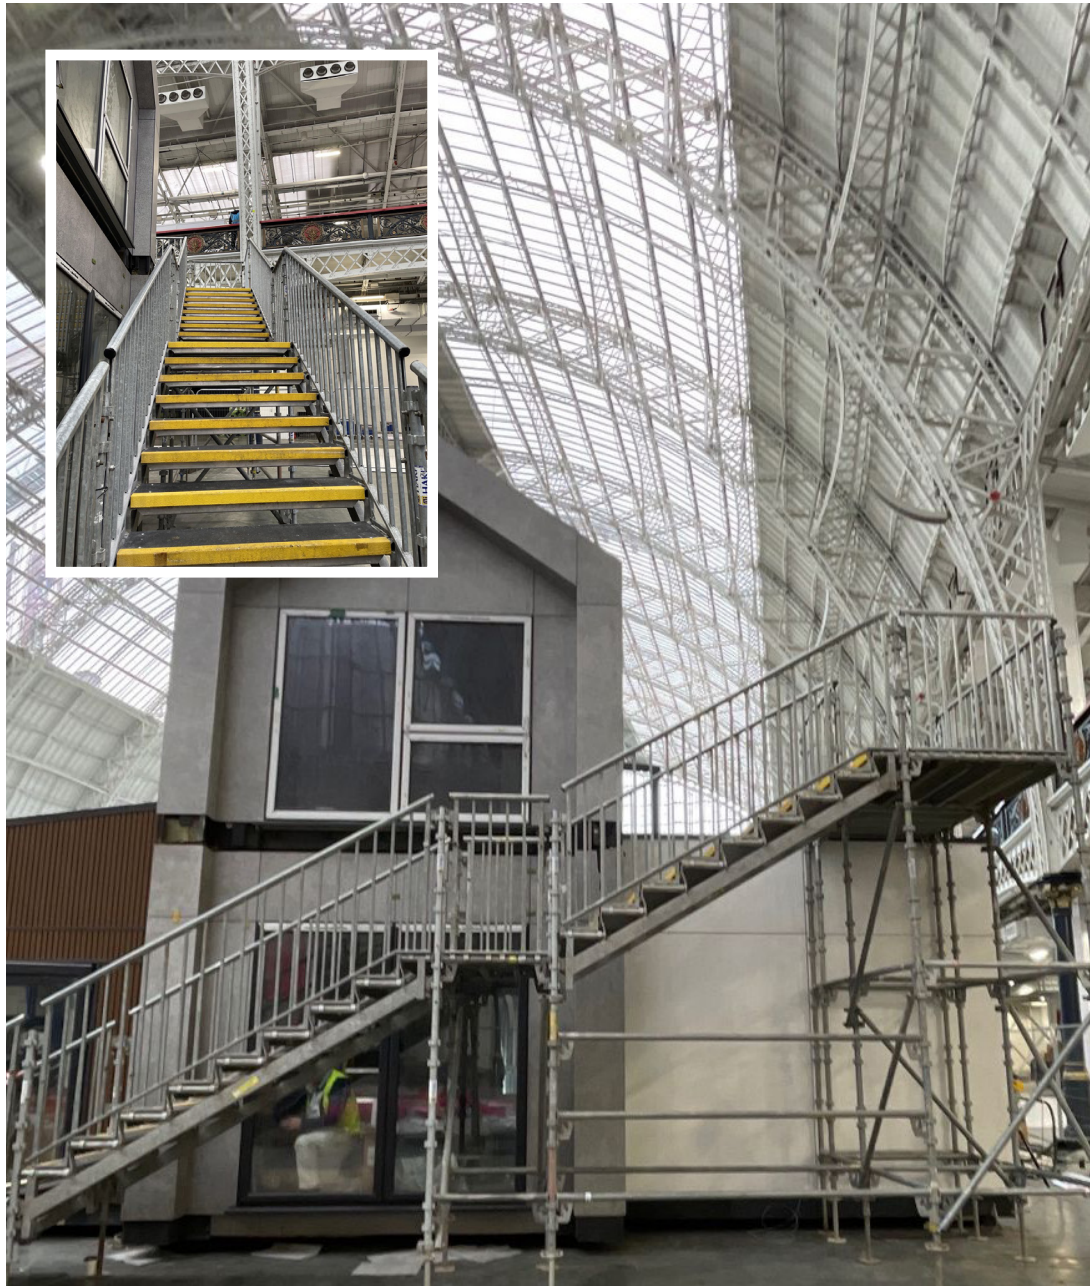

UKSSH AND TAMWORTH SCAFFOLDING PROVE A WINNER AT OLYMPIA.

The full scale show home at the 2023 Ideal Home Show at Olympia also provided yet another showcase for the Haki Public Access Staircase.

Supplied by UK System Scaffold Hire and erected by Tamworth Scaffolding, the Haki Public Access Staircase provided a one way system through the full scale show home, enabling visitors to enter via the front door of the house and leave through an exit on the first floor.

The Public Access Staircases were certainly put to the test with record attendance figures posted on the first day of the event, when they were up 23% on 2022 figures.

UKSSH

Midlands: Magnus, Tame Valley Industrial Est, Wilnecote, Tamworth B77 5BY